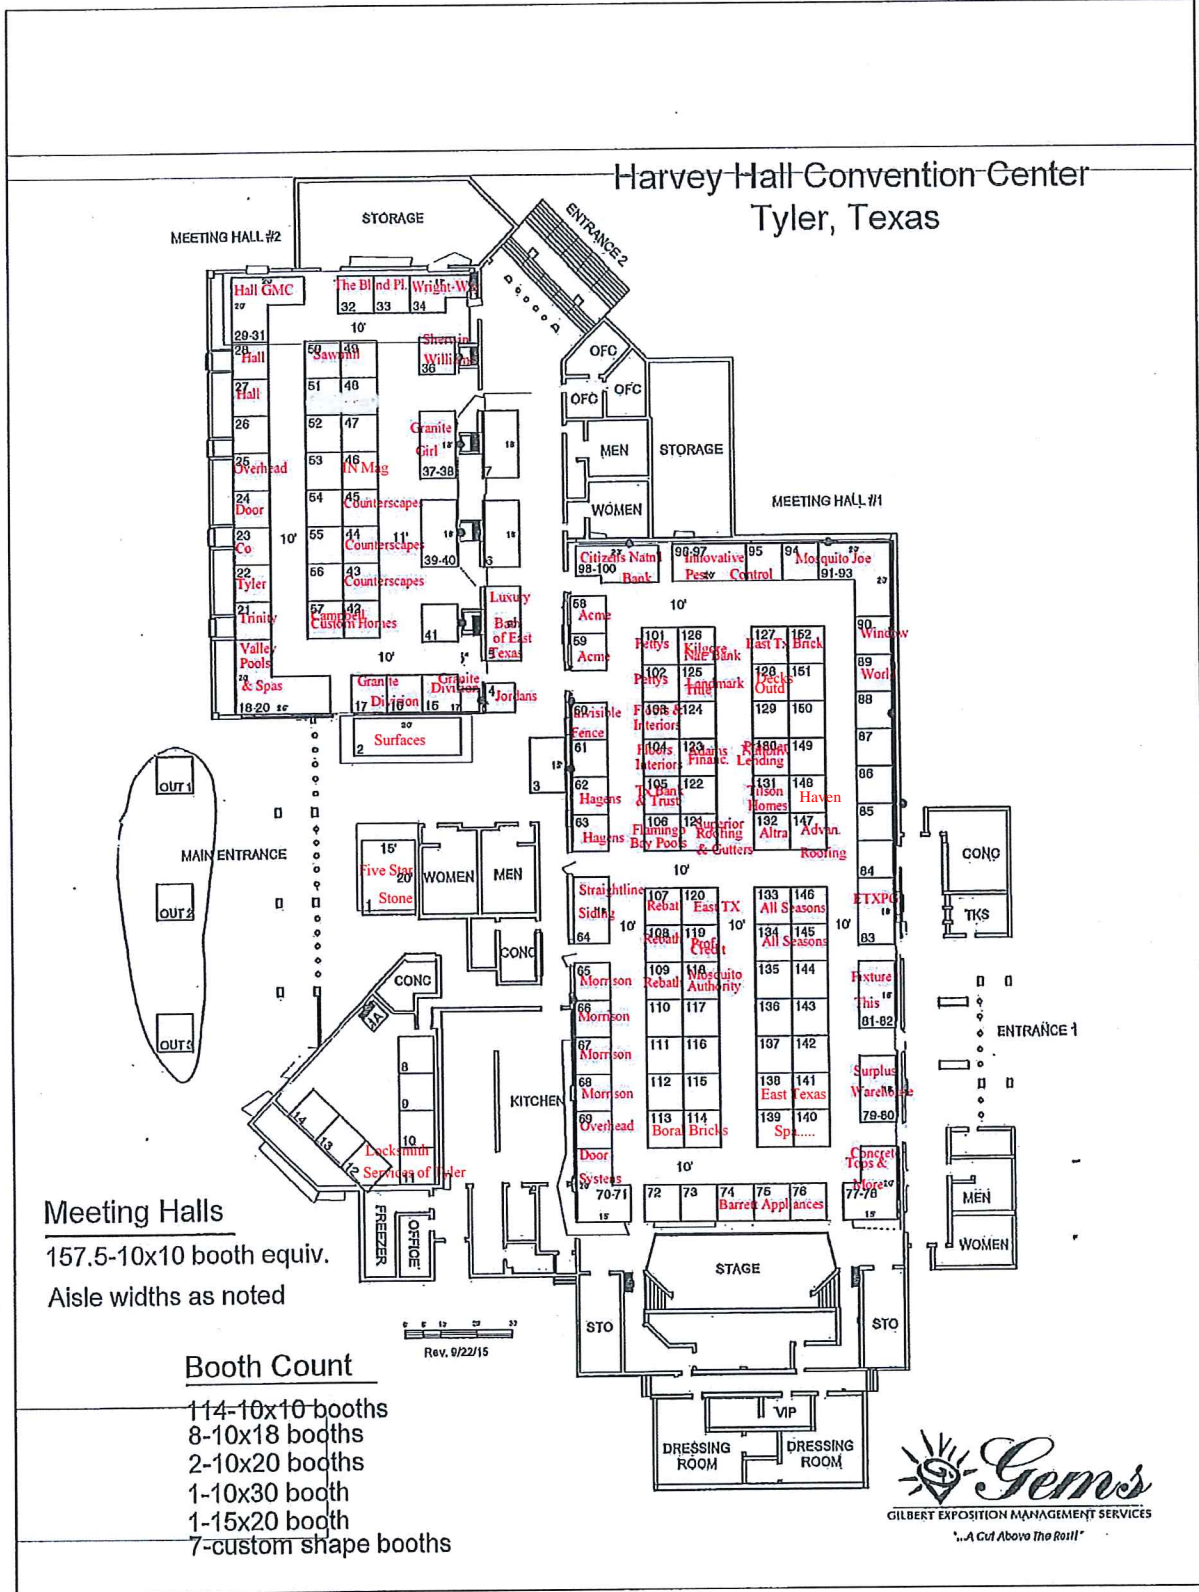

Harvey Hall Convention Center Tyler, Texas

Meeting Halls

157.5-10x10 booth equiv.
Aisle widths as noted

Booth Count

- 114-10x10 booths
- 8-10x18 booths
- 2-10x20 booths
- 1-10x30 booth
- 1-15x20 booth
- 7-custom shape booths

Member Pricing	
Non-Members Add \$375/Booth to the Prices Below.	
Booths Sold Individually:	
\$2,300.00 Ea.	1
\$400.00 Ea.	1A
\$2,100.00 Ea.	2
\$1,200.00 Ea.	3
\$500.00 Ea. (10x10 End Booths)	4, 15, 17, 36, 41, 42, 49, 50, 57, 60, 63, 65, 101, 106, 107, 113, 114, 120, 121, 126, 127, 132, 133, 139, 140, 146, 147, 152
\$1,000.00 Ea.	5, 6, 7
\$465.00 Ea. (Standard 10x10)	All Others
\$435.00 Ea.	64, 83
Booths Sold As Sets:	
\$500.00 Ea.	34&35
\$1,000.00 Ea.	96&97
\$775.00 Ea.	11&12, 37&38, 39&40
\$1,300.00 Ea.	18-20, 29-31, 91-93
\$700.00 Ea.	58&59, 79&80, 81&82
\$1,100.00 Ea.	70&71, 77&78, 98-100