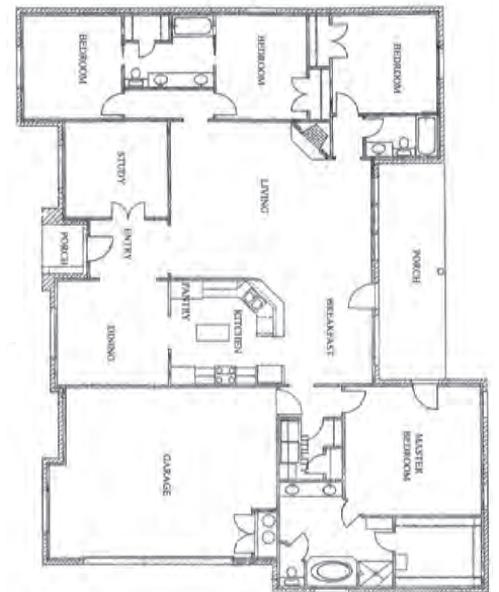

Chris Cooper

SUBS & SUPPLIERS

AAA Sanitation, Inc. • Albright Solutions, LLC • All Natural Stone & Grass • Ashcraft Marble and Granite • Brosang's Landscaping • Builder's Carpet & Design Center, Inc. • C&C Drywall • Century 21 First Group-Shelia Turner-Cooper • Clay's Lawn & Fence Co. • Coburn's Supply Company • Contractor's Supplies, Inc. • D&H Quality Cabinets and Woodworking • Don's TV & Appliances, Inc. • East Texas Brick Co. Ltd. • East Texas Door Co., Inc. • East Texas Gutter Systems • Five Star Stone, LP • Fixture This, Inc. • Four Seasons Heating & Air Conditioning • Hollywood Door of Tyler, Inc. • Home Plus Floors • Homeland Title • Independent Glass & Mirror Co., Inc • Kelly Moore Paint • Light Your Fire • Minter Construction • Sam R. Hill Lumber Co. • Southside Bank • Sword Company • The Blind Man • Watson Plumbing, Inc.

Use smartphone
to scan for more info