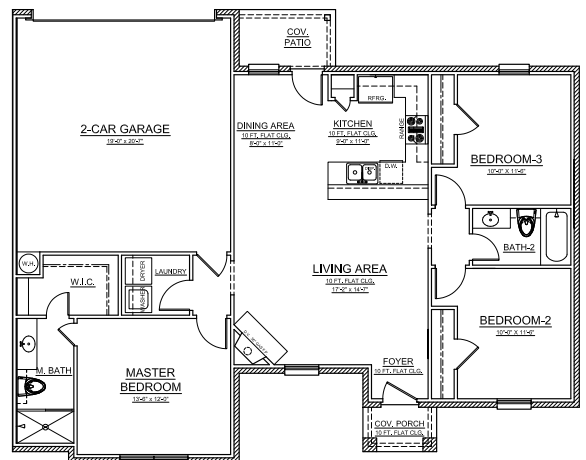

SUBS & SUPPLIERS

ACR Services, LLC • Adams Design Service • All Seasons Window & Door Mfg., Inc. • Apache Glass & Mirror, LLC • Bannister Drywall • Bannister Plumbing • Berry Irrigation, Inc. • Boral Bricks, Inc. • Butcher Exterminating Specialist • Don's TV & Appliances, Inc. • East Texas Gutter Systems • Energy Concepts • Fixture This, Inc. • Gabriel Uribe Masonry • Garland Insulating East, Inc. • Harry's Building Materials • JW Roofing • Kelly Moore Paint • Levi Lackey Flooring • Light Your Fire • Morrison Supply Co. • Overhead Door Company of Tyler • Ranger Electrical, Inc. • Texas Wood Mill Cabinets, Inc. • Transit Mix Concrete & Materials Co., Inc. • Wells Marble Co.

Use smartphone
to scan for more info